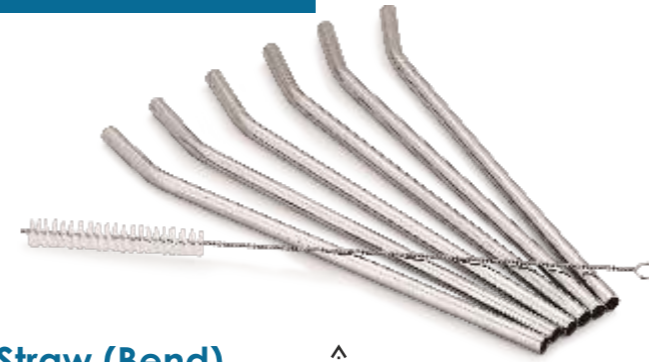

Code : 208-A, B, C  
Size : 4", 8", 12"

**Cutlery Holder (4 pcs set)**

Code : 429  
Available in Black, Rainbow, Gold

All Products Available in PVD

**TABLEWARE**

**Steel Straw (Bend)** ^  
Code : 417-B (with brush)