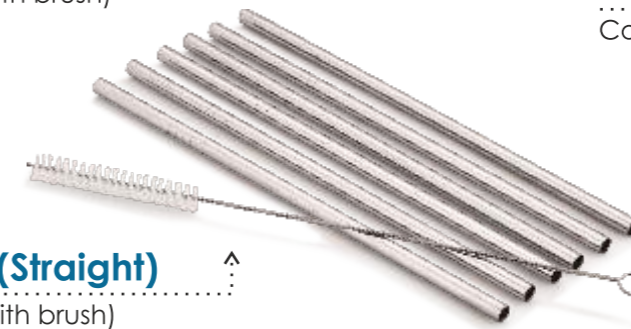

Steel Straw (Straight) ^
Code : 417-A (with brush)