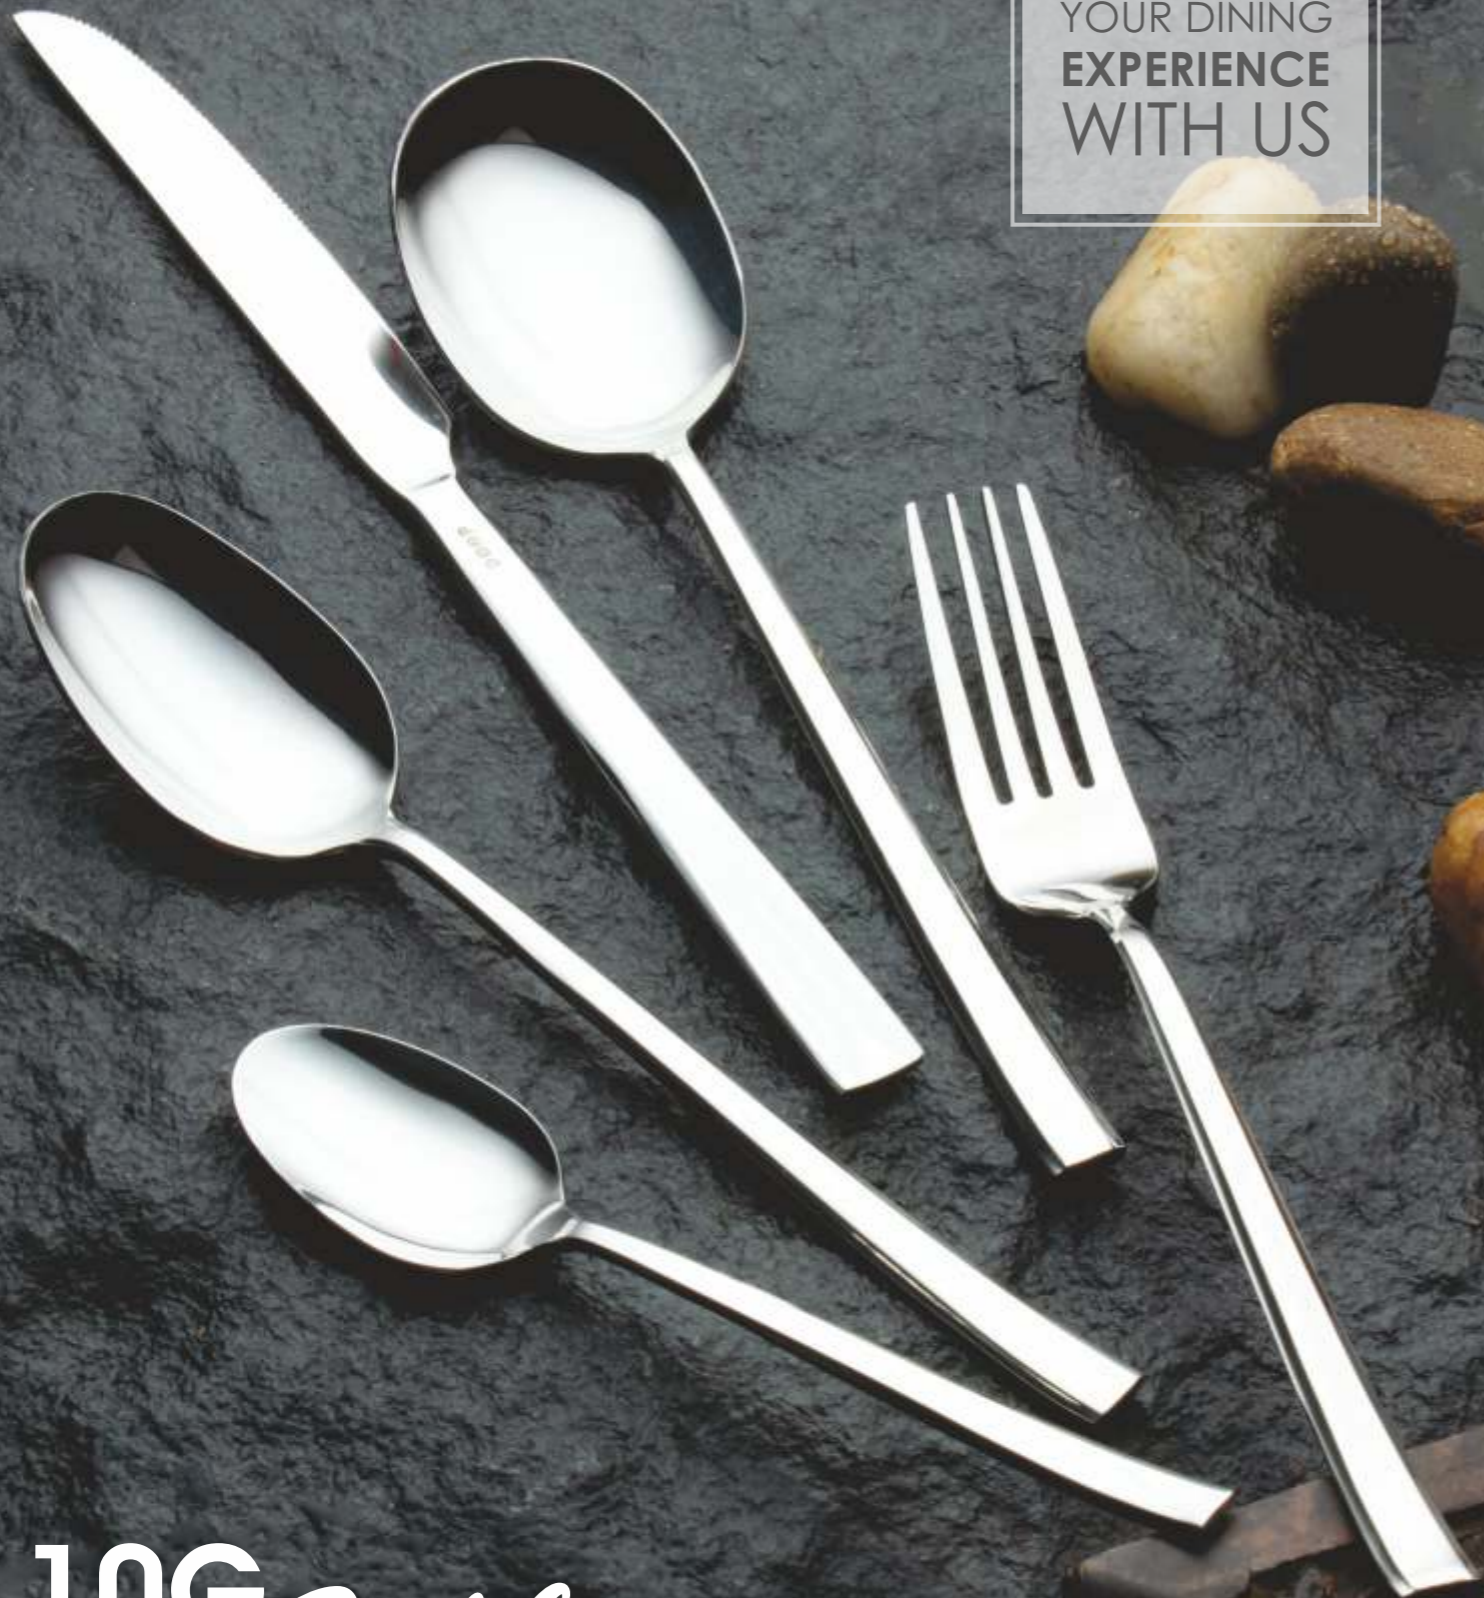

ENHANCE
YOUR DINING
EXPERIENCE
WITH US