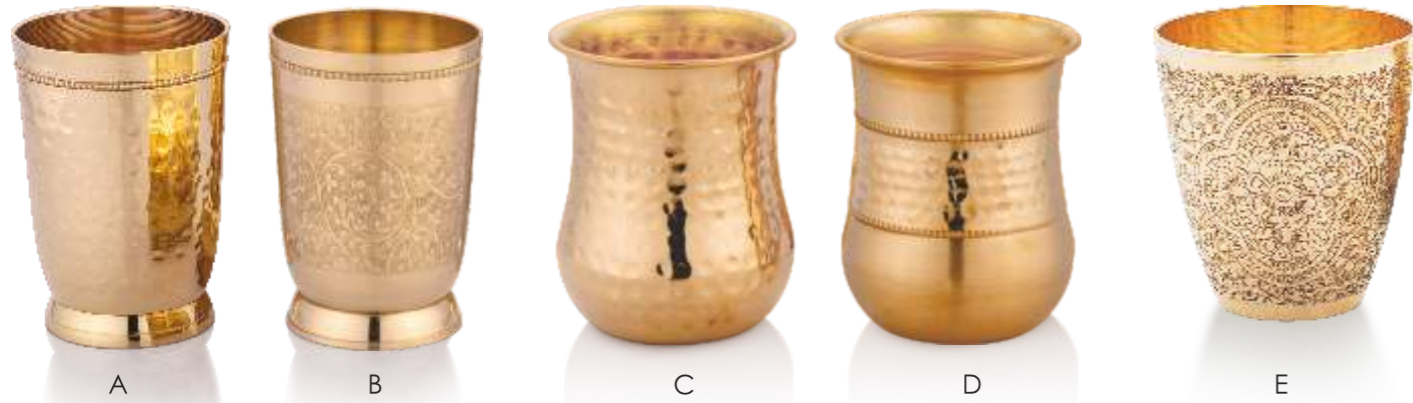

**Copper Tray (Square)** ^  
Code : CW-14 (B)  
Available in various  
Shapes and Size

A GRACEFUL  
**APPEAL**  
JUST FOR YOU

Brassware

Masala Dabba

BRASSWARE

**Puja Dabbi**

Code : BW-1

Available in 5" & 6"

**Masala Dabba**

Code : BW-2

Available in 7", 8" & 9"

BRASSWARE

Designer Glasses  
Code : BW-3

Matt Dinner Set  
Code : BW-6

Dry Fruit Jar Set  
Code : BW-5

Rod Cutlery Set  
Code BW-9: