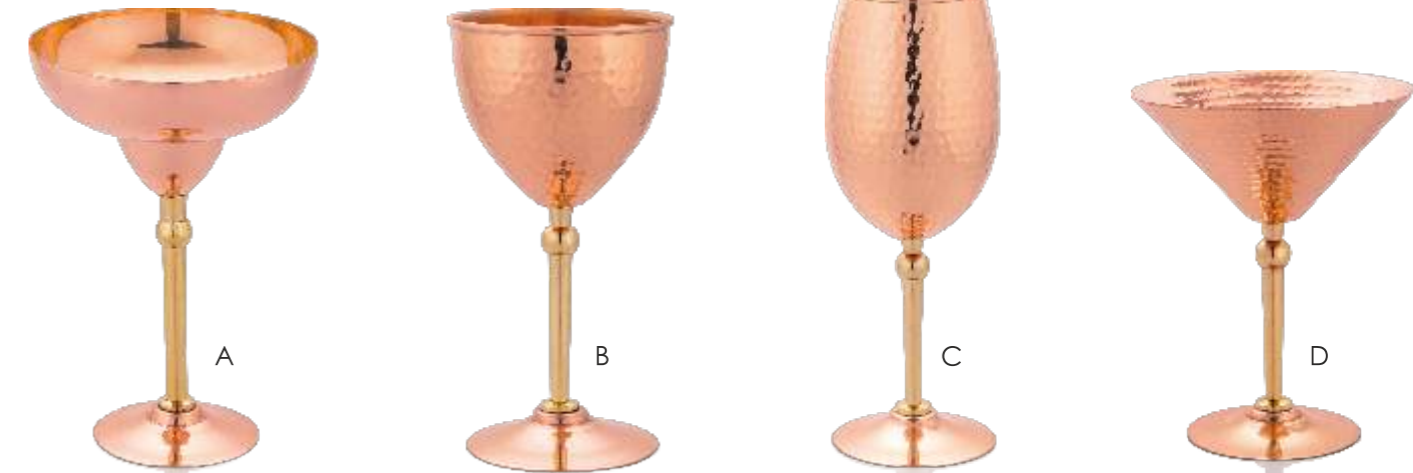

COPPERWARE

Mocktail Glass